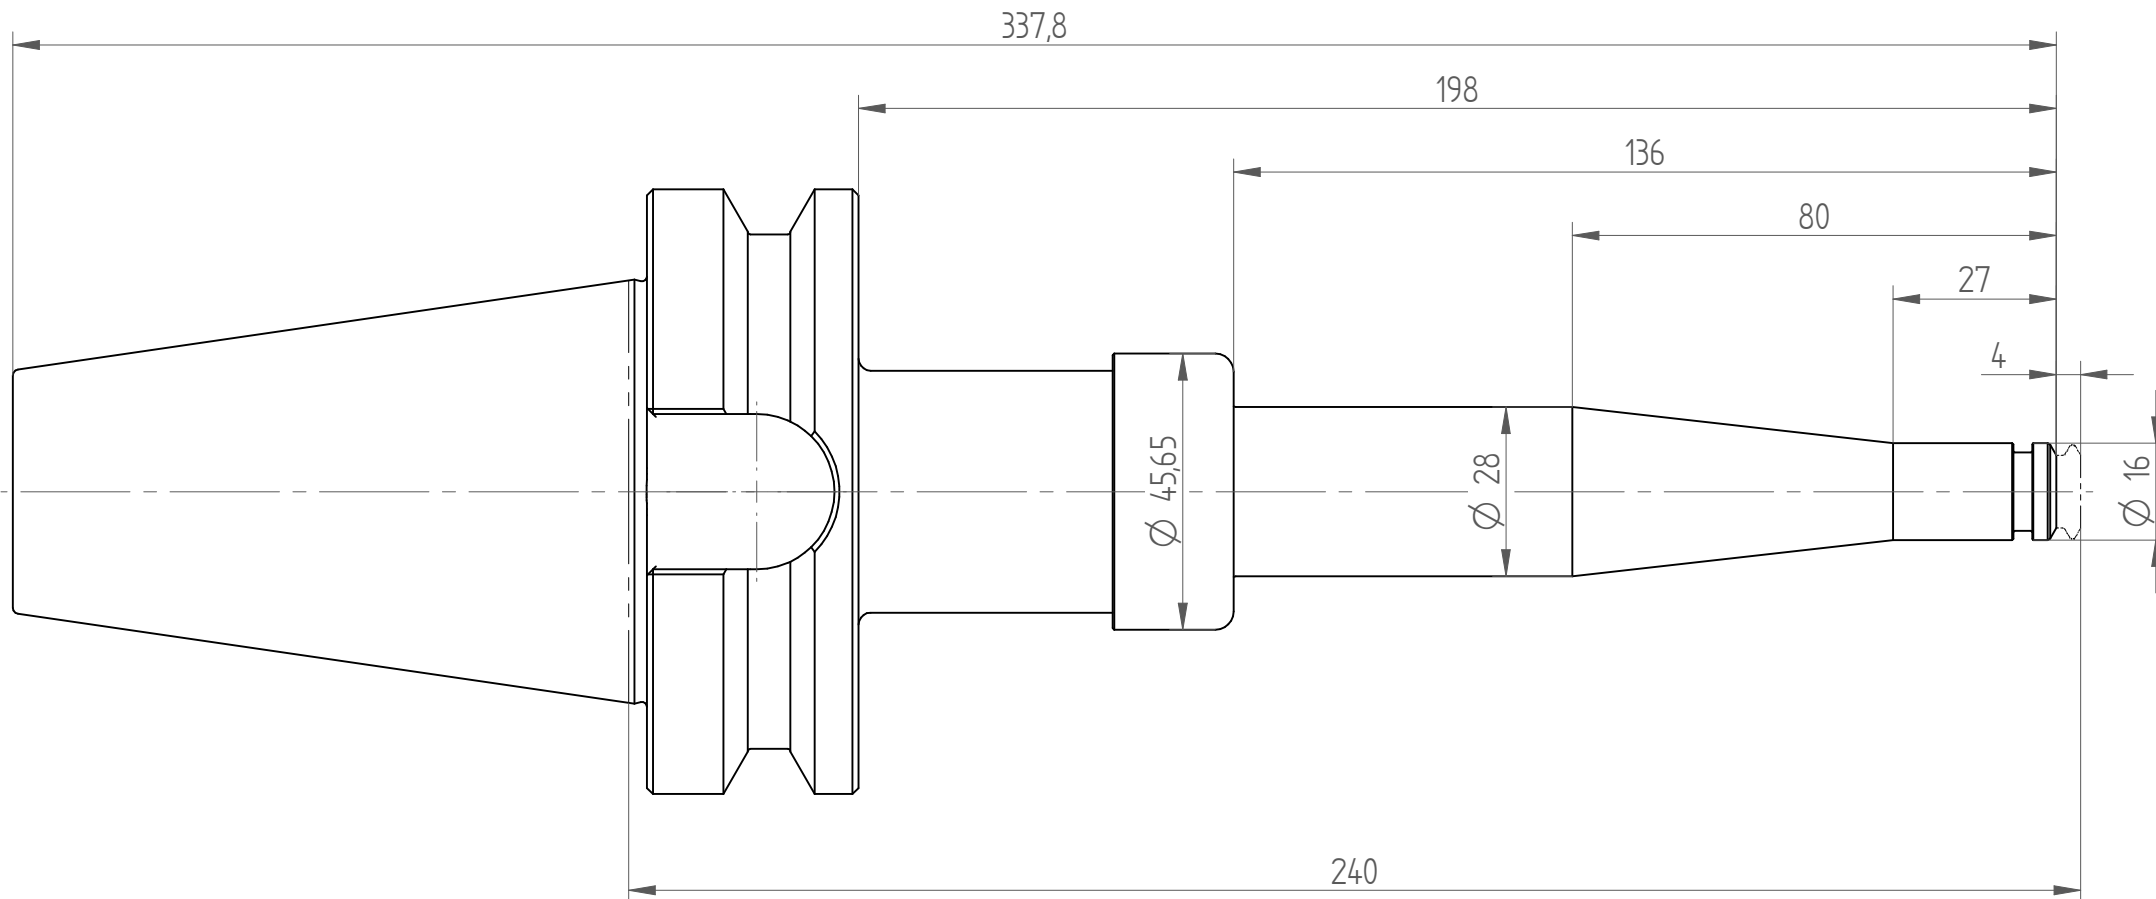

Swiss
Precision
Tools

REGO-FIX®

REGO-FIX AG
Obermattweg 60
4456 Tenniken / Switzerland

Phone +41 61 976 14 66
Fax +41 61 976 14 14
www.rego-fix.com

This is a non-controlled copy. All information given herein is subject to change without notice

The information given herein has been carefully checked and is believed to be correct. REGO-FIX, however, assumes no responsibility or liability for any errors, inaccuracies or omissions that may appear in this drawing

This document is subject to copyright laws. No part of this document may be reproduced or transmitted in any form or any means, electronic or mechanic, for any purpose, without the express written permission of REGO-FIX

Type : BT50_PG10x240_XL
Part No. : 885171070
Date : 22.01.2015
Scale : 1:1.25